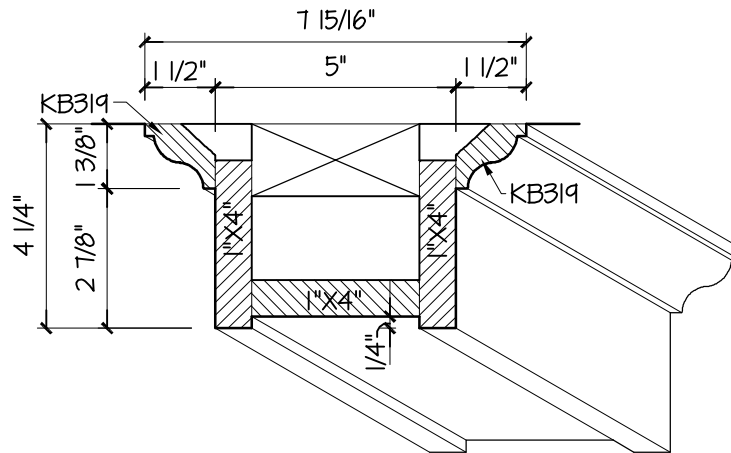

**WALL BEAM**

**MAIN BEAM**

SCALE: 3" = 1'-0"

Kuiken Brothers Moulding Coffered Ceiling 6 Detail

CONFIDENTIAL: All material found on this document is the exclusive property of Kuiken Brothers Company, Inc. This may not be duplicated or replicated in any shape or form without the expressed written consent of Kuiken Brothers Company, Inc.