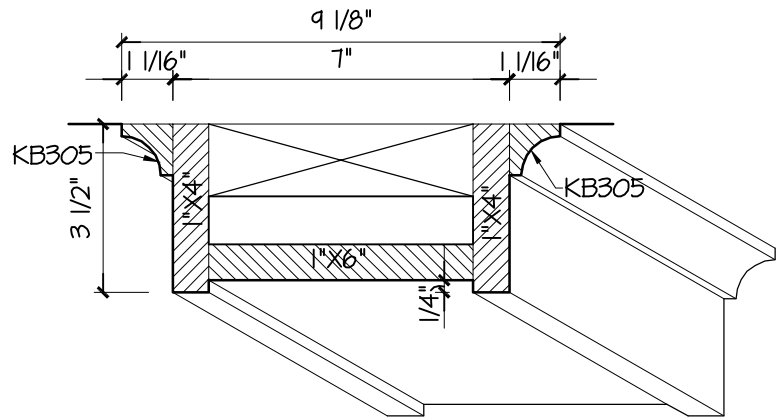

WALL BEAM

MAIN BEAM

CROSS BEAM

SCALE: 3" = 1'-0"

Kuiken Brothers Moulding Coffered Ceiling 4 Detail

CONFIDENTIAL: All material found on this document is the exclusive property of Kuiken Brothers Company, Inc. This may not be duplicated or replicated in any shape or form without the expressed written consent of Kuiken Brothers Company, Inc.