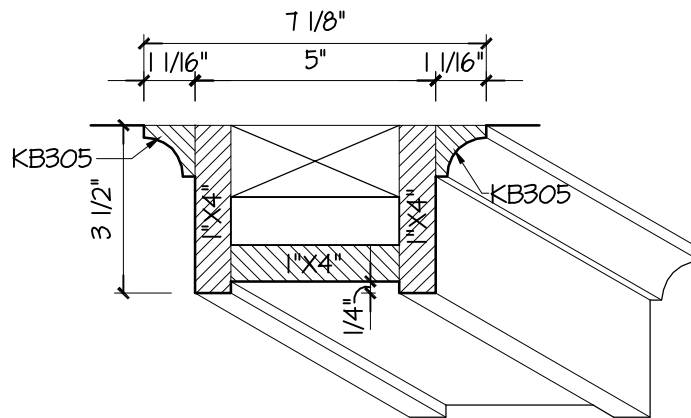

WALL BEAM

MAIN BEAM

CROSS BEAM

SCALE: 3" = 1'-0"

Kuiken Brothers Moulding Coffered Ceiling 4 Detail

CONFIDENTIAL: All material found on this document is the exclusive property of Kuiken Brothers Company, Inc. This may not be duplicated or replicated in any shape or form without the expressed written consent of Kuiken Brothers Company, Inc.