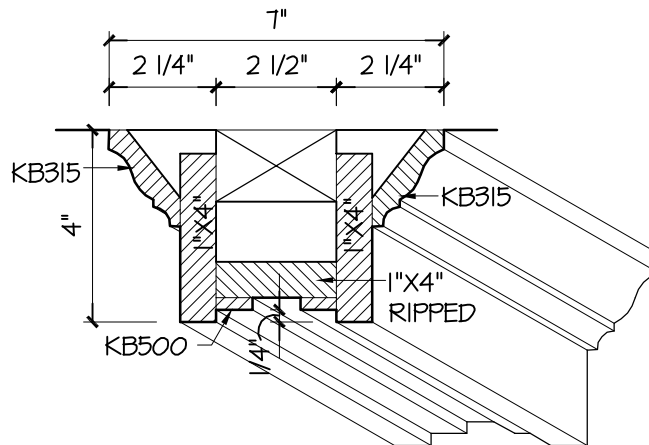

WALL BEAM

MAIN BEAM

CROSS BEAM

SCALE: 3" = 1'-0"

Kuiken Brothers Moulding Coffered Ceiling 3 Detail

CONFIDENTIAL: All material found on this document is the exclusive property of Kuiken Brothers Company, Inc. This may not be duplicated or replicated in any shape or form without the expressed written consent of Kuiken Brothers Company, Inc.