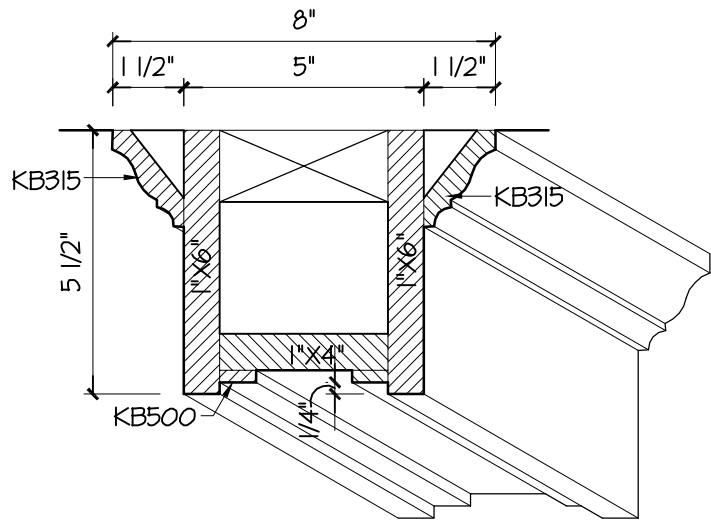

WALL BEAM

MAIN BEAM

CROSS BEAM

SCALE: 3" = 1'-0"

Kuiken Brothers Moulding Coffered Ceiling 3 Detail

CONFIDENTIAL: All material found on this document is the exclusive property of Kuiken Brothers Company, Inc. This may not be duplicated or replicated in any shape or form without the expressed written consent of Kuiken Brothers Company, Inc.