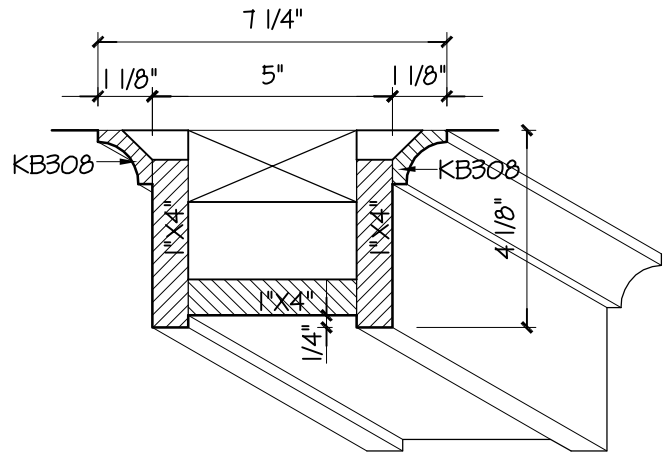

WALL BEAM

MAIN BEAM

CROSS BEAM

SCALE: 3" = 1'-0"

Kuiken Brothers Moulding Coffered Ceiling 1 Detail

CONFIDENTIAL: All material found on this document is the exclusive property of Kuiken Brothers Company, Inc. This may not be duplicated or replicated in any shape or form without the expressed written consent of Kuiken Brothers Company, Inc.