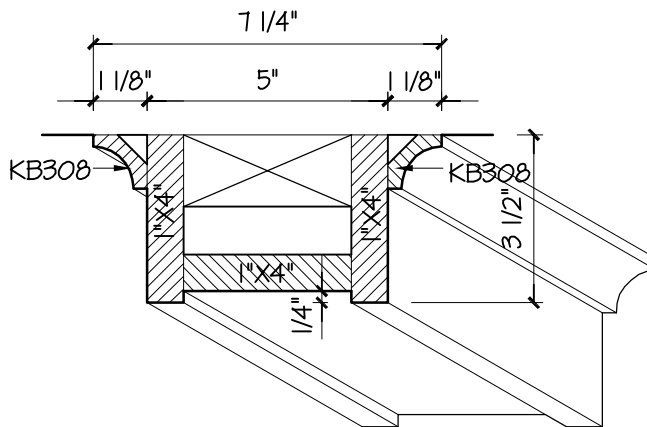

WALL BEAM

MAIN BEAM

CROSS BEAM

SCALE: 3" = 1'-0"

Kuiken Brothers Moulding Coffered Ceiling 1 Detail

CONFIDENTIAL: All material found on this document is the exclusive property of Kuiken Brothers Company, Inc. This may not be duplicated or replicated in any shape or form without the expressed written consent of Kuiken Brothers Company, Inc.