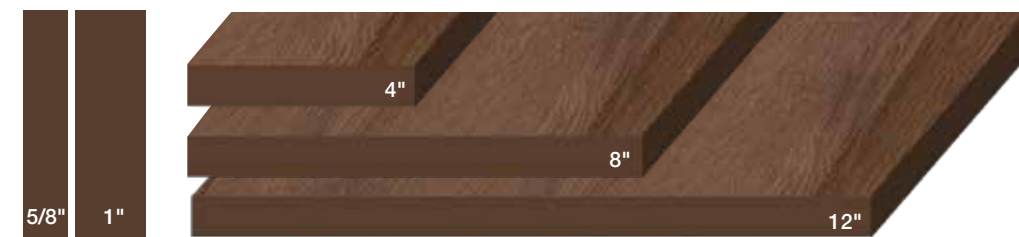

GROVE

Collection™

V-Groove in American Walnut

GROVE Collection™

V-Groove in Natural Cedar

We've enriched our ceiling and soffit standout with a Nickel Gap profile and Trim Board options. So along with V-Groove and Beadboard planks, we've infused stained wood presence into an expanded Grove Collection™ lineup that tops wood in low maintenance and lasting durability.*

- **Elegant look of stained wood**
- **Low-maintenance PVC**
- **Moisture & insect proof**
- **Hidden nailing hem for easy installation**

PROFILE	DESCRIPTION	DIMENSIONS	LENGTH	
			16'	18'
3158*	6" V-Grooved Plank	3/4" x 5-1/2"	•	
3175*	6" Beadboard	1/2" x 5-1/2"		•
3187*	6" Nickel Gap	3/4" x 5-7/8"		•
2435	Crown	9/16" x 3-5/8"	•	
2598	Bed Mould	9/16" x 1-9/16"	•	

Touch-up paint available.

PROFILE	DESCRIPTION	DIMENSIONS	LENGTH	
			16'	18'
9759	Trimboard 5/8 x 4	5/8" x 3-1/2"	•	
9770	Trimboard 1 x 8	3/4" x 7-1/4"		•
9772	Trimboard 1 x 12	3/4" x 11-1/4"		•

CORTEX COLLATED PLUGS HIDDEN FASTENING SYSTEM