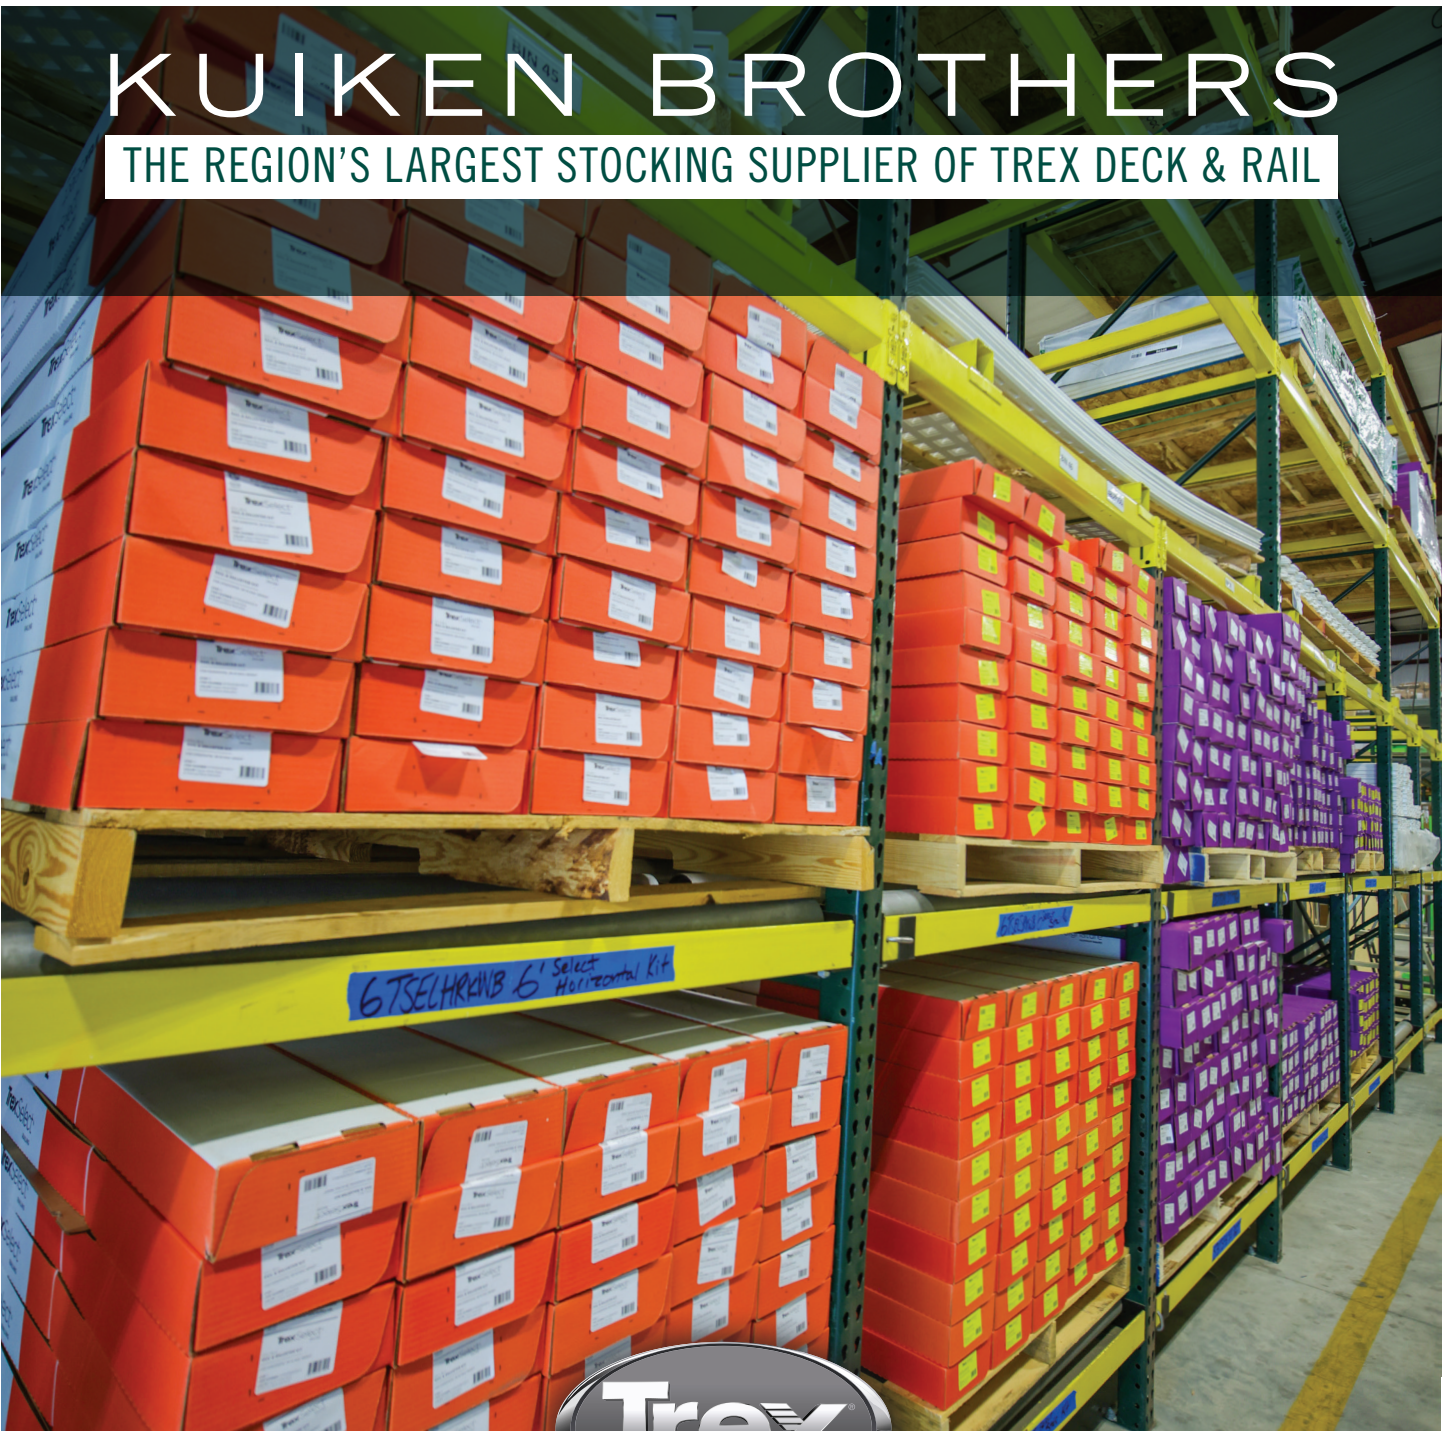

**KUIKEN BROTHERS COMPANY INC.**  
RESIDENTIAL & COMMERCIAL BUILDING MATERIALS *Since 1912*

# KUIKEN BROTHERS

THE REGION'S LARGEST STOCKING SUPPLIER OF TREX DECK & RAIL

FOR PRICING AND AVAILABILITY, E-MAIL [INFO@KUIKENBROTHERS.COM](mailto:INFO@KUIKENBROTHERS.COM), OR CALL:

FAIR LAWN, NJ  
(201)796-2082