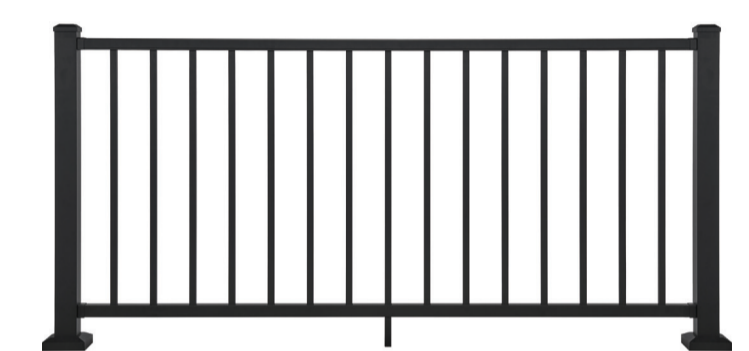

Square composite balusters

Round aluminum balusters

TrexSelect®
COMPOSITE RAILING™

GOOD

\$\$ (25) ★★

Charcoal Black/Classic White Charcoal Black* Classic White

Classic rail with round aluminum balusters

Classic rail with round aluminum balusters

T-Rail with round aluminum balusters

T-Rail with square composite balusters

TrexSelect®
ALUMINUM RAILING™

GOOD

\$\$ (25) ★★

Charcoal Black Burnished Bronze

Square balusters

Square balusters