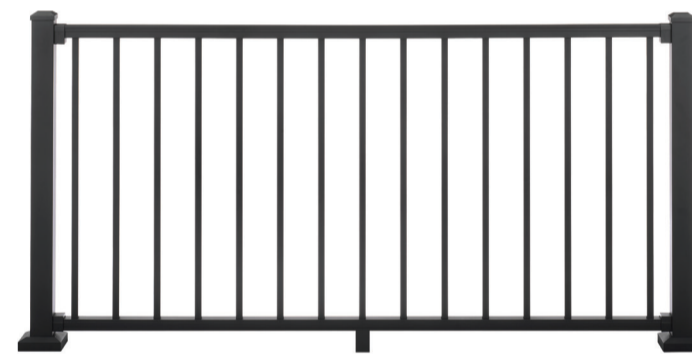

NOW IN-STOCK AT KUIKEN BROTHERS

TrexSignature®
X-SERIES™ CABLE

BEST

\$\$\$\$\$ (50) ★★★★★

Charcoal Black*

Stainless steel cable infill*

ASK US ABOUT

Trex Outdoor Deck Lighting

KUIKEN BROTHERS
COMPANY, INCORPORATED
RESIDENTIAL & COMMERCIAL BUILDING MATERIALS
Since 1912

TrexSignature®
ALUMINUM RAILING™

BEST

\$\$\$ - \$\$\$\$ (50) ★★★★★

Charcoal Black Classic White Bronze

Square balusters

Square balusters

Square balusters

TrexTranscend®
COMPOSITE RAILING™

BETTER

\$\$\$ (35) ★★★★★

Charcoal Black Classic White Vintage Lantern Rope Swing*

Square composite balusters

Square composite balusters

Square composite balusters

Round aluminum balusters

TrexSelect®
COMPOSITE RAILING™

GOOD

\$\$ (25) ★★

Charcoal Black/Classic White Charcoal Black* Classic White

Classic rail with round aluminum balusters

Classic rail with round aluminum balusters