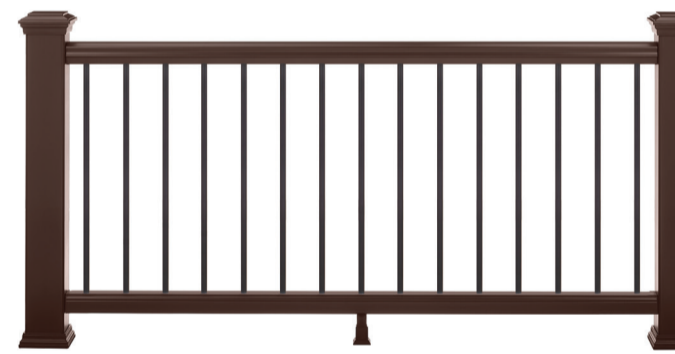

Square balusters

Square balusters

TrexTranscend®
COMPOSITE RAILING™

BETTER

\$\$\$ (35) ★★★★★

Charcoal Black Classic White Vintage Lantern Rope Swing*

Square composite balusters

Square composite balusters

Square composite balusters

Round aluminum balusters

TrexSelect®
COMPOSITE RAILING™

GOOD

\$\$ (25) ★★

Charcoal Black/Classic White Charcoal Black* Classic White

Classic rail with round aluminum balusters

Classic rail with round aluminum balusters