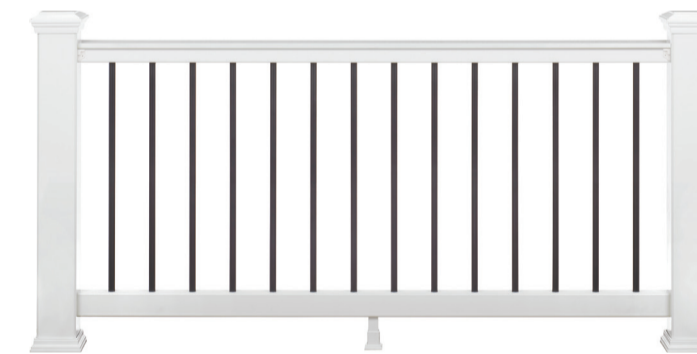

Square composite balusters

Round aluminum balusters

TrexSelect®
COMPOSITE RAILING™

GOOD

\$\$ (25) ★★

Charcoal Black/Classic White Charcoal Black* Classic White

Classic rail with round aluminum balusters

Classic rail with round aluminum balusters