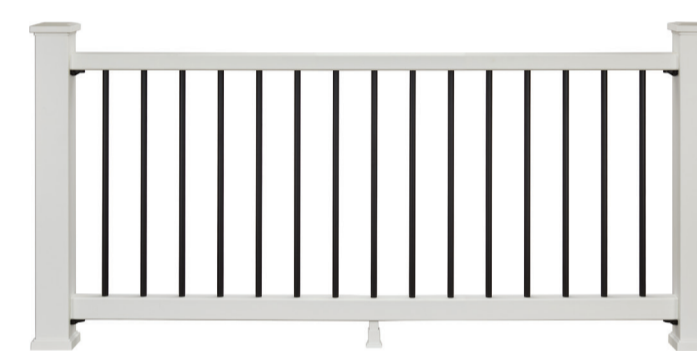

NOW IN-STOCK AT KUIKEN BROTHERS

TrexSignature®
X-SERIES™ CABLE

BEST

\$\$\$\$\$ (50) ★★★★★

Charcoal Black*

Stainless steel cable infill*

ASK US ABOUT

Trex Outdoor Deck Lighting

Square composite balusters

Round aluminum balusters

TrexSelect®
COMPOSITE RAILING™

GOOD

\$\$ (25) ★★

Charcoal Black/Classic White Charcoal Black* Classic White

Classic rail with round aluminum balusters

Classic rail with round aluminum balusters