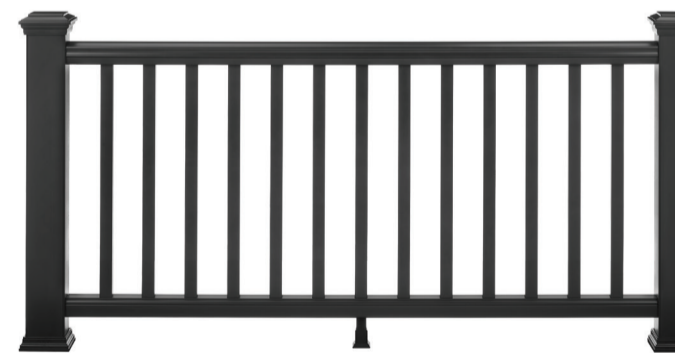

NOW IN-STOCK AT KUIKEN BROTHERS

TrexSignature®
X-SERIES™ CABLE

BEST

\$\$\$\$\$ (50) ★★★★★

Charcoal Black*

Stainless steel cable infill*

ASK US ABOUT

Trex Outdoor Deck Lighting

KUIKEN BROTHERS
COMPANY, INCORPORATED
RESIDENTIAL & COMMERCIAL BUILDING MATERIALS
Since 1912

TrexSignature®
ALUMINUM RAILING™

BEST

\$\$\$ - \$\$\$\$ (50) ★★★★★

Charcoal Black Classic White Bronze

Square balusters

Square balusters

Square balusters

TrexTranscend®
COMPOSITE RAILING™

BETTER

\$\$\$ (35) ★★★★★

Charcoal Black Classic White Vintage Lantern Rope Swing*

Square composite balusters

Square composite balusters

Square composite balusters

Round aluminum balusters

TrexSelect®
COMPOSITE RAILING™

GOOD

\$\$ (25) ★★

Charcoal Black/Classic White Charcoal Black* Classic White

Classic rail with round aluminum balusters

Classic rail with round aluminum balusters