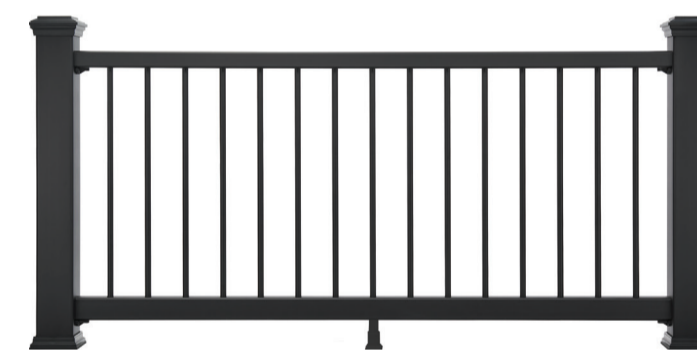

NOW IN-STOCK AT KUIKEN BROTHERS

TrexSignature®
X-SERIES™ CABLE

BEST

\$\$\$\$\$ (50) ★★★★★

Charcoal Black*

Stainless steel cable infill*

ASK US ABOUT

Trex Outdoor Deck Lighting

Square composite balusters

Round aluminum balusters

TrexSelect®
COMPOSITE RAILING™

GOOD

\$\$ (25) ★★

Charcoal Black/Classic White Charcoal Black* Classic White

Classic rail with round aluminum balusters

Classic rail with round aluminum balusters